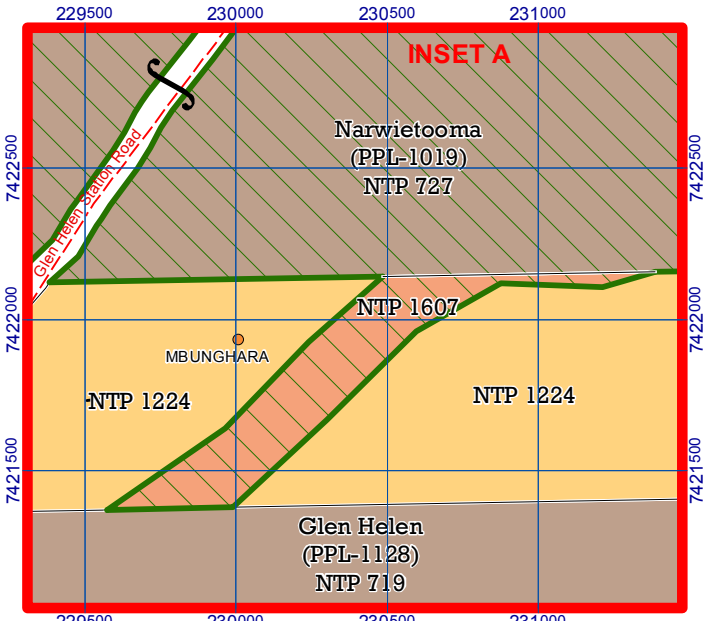

Narwietooma Native Title Determination Application

DATA SOURCES: This map incorporates data which is © Commonwealth of Australia, Geoscience Australia 2006; DPI & DPIFM, NT Govt; Geoinage; AAPA; CLC.

TENURE		COMMUNITIES	
Aboriginal Freehold	Government Set Aside	Homestead	Major Rd (Sealed)
Crown Lease in Perpetuity	Pastoral Lease	Major (> 100)	Major Rd (Unsealed)
Crown Lease Term	Perpetual Pastoral Lease	Minor (20-100)	Other Rd (Unsealed)
Reserve	Town Land; FILL	Family (< 20)	Application Area
Unknown	Right to Freehold Title	Landmark	
Vacant Crown	Special Purpose Lease		