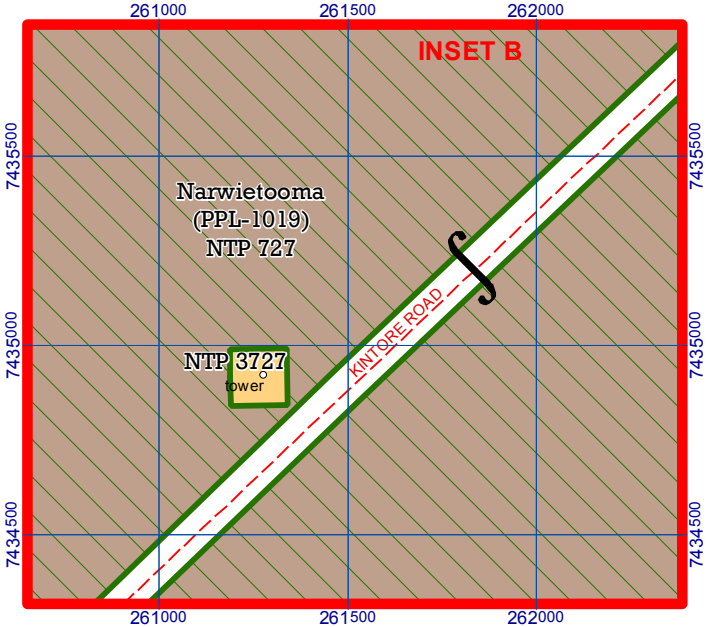

Narwietooma Native Title Determination Application

DATA SOURCES: This map incorporates data which is © Commonwealth of Australia, Geoscience Australia 2006; DPI & DPIFM, NT Govt; Geoinage; AAPA; CLC.

TENURE		COMMUNITIES	
Aboriginal Freehold	Government Set Aside	Homestead	Major Rd (Sealed)
Crown Lease in Perpetuity	Pastoral Lease	Major (> 100)	Major Rd (Unsealed)
Crown Lease Term	Perpetual Pastoral Lease	Minor (20-100)	Other Rd (Unsealed)
Reserve	Town Land; FILL	Family (< 20)	Application Area
Unknown	Right to Freehold Title	Landmark	
Vacant Crown	Special Purpose Lease		