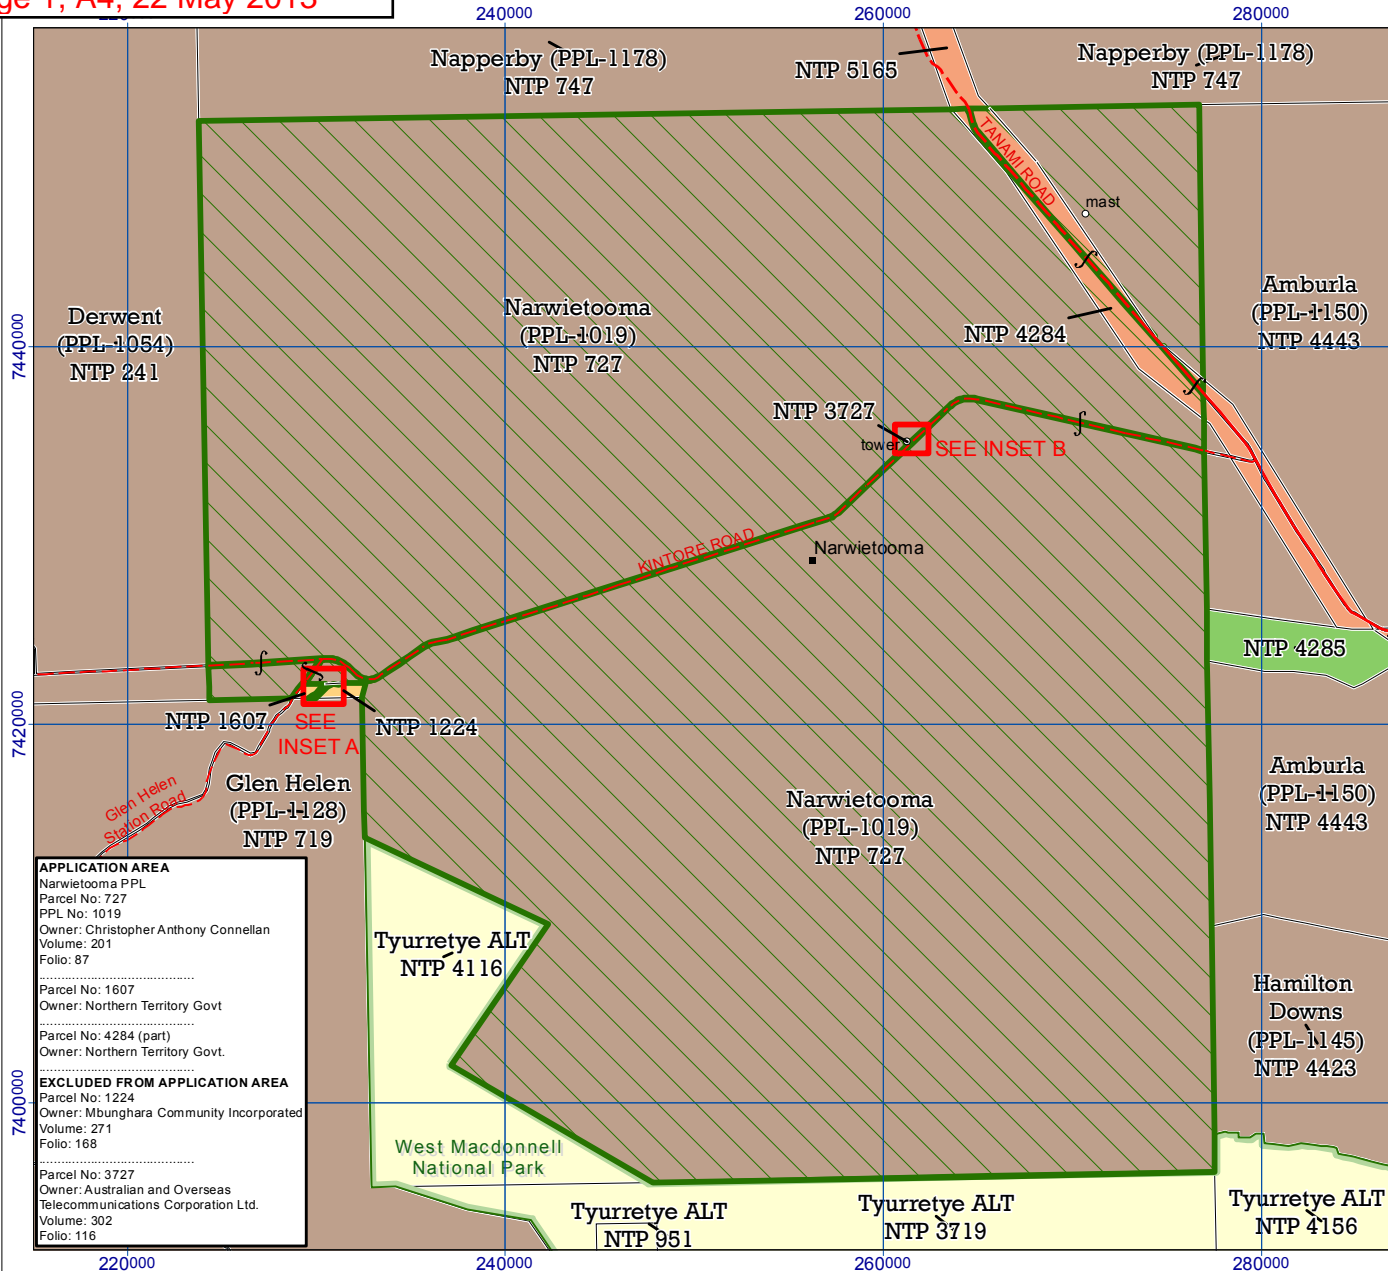

Narwietooma Native Title Determination Application

DATA SOURCES: This map incorporates data which is © Commonwealth of Australia, Geoscience Australia 2006; DPI & DPIFM, NT Govt; Geoinage; AAPA; CLC.

TENURE		COMMUNITIES	
Aboriginal Freehold	Government Set Aside	Homestead	Major Rd (Sealed)
Crown Lease in Perpetuity	Pastoral Lease	Major (> 100)	Major Rd (Unsealed)
Crown Lease Term	Perpetual Pastoral Lease	Minor (20-100)	Other Rd (Unsealed)
Reserve	Town Land; FILL	Family (< 20)	Application Area
Unknown	Right to Freehold Title	Landmark	
Vacant Crown	Special Purpose Lease		